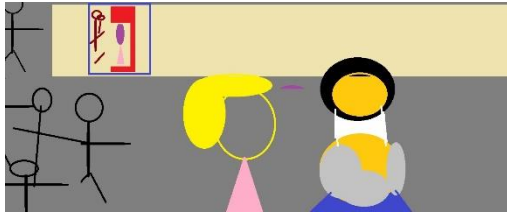

Shot 20 – 6 sec

3.21-3.27